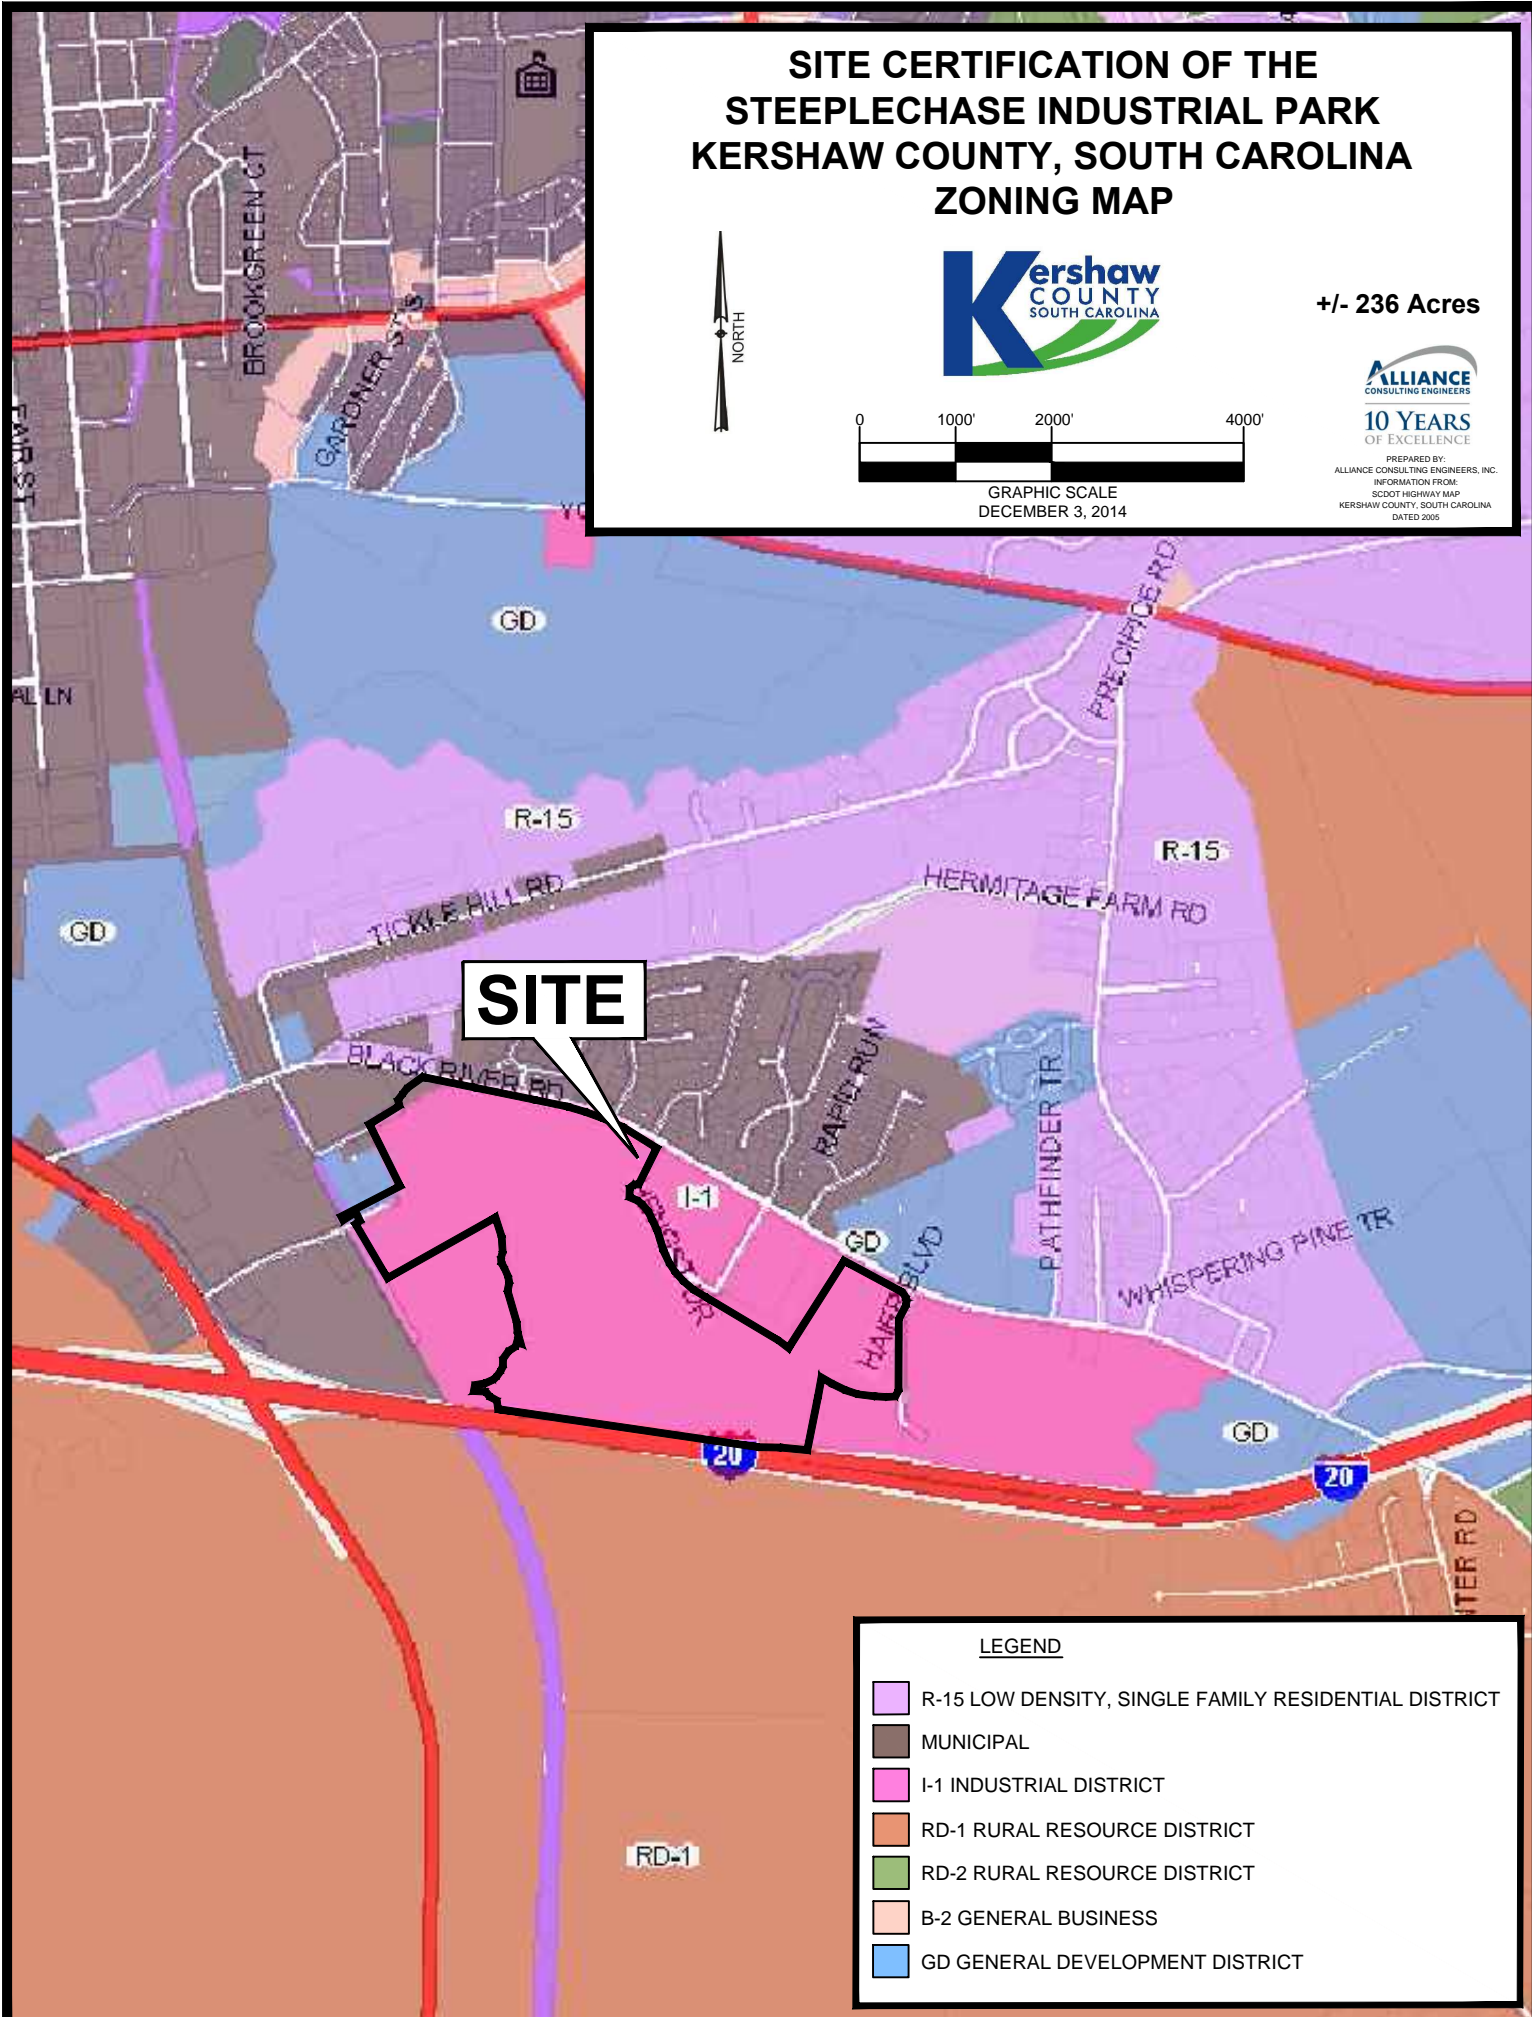

SITE CERTIFICATION OF THE STEEPLECHASE INDUSTRIAL PARK KERSHAW COUNTY, SOUTH CAROLINA ZONING MAP

+/- 236 Acres

GRAPHIC SCALE
DECEMBER 3, 2014

SITE

LEGEND

- R-15 LOW DENSITY, SINGLE FAMILY RESIDENTIAL DISTRICT
- MUNICIPAL
- I-1 INDUSTRIAL DISTRICT
- RD-1 RURAL RESOURCE DISTRICT
- RD-2 RURAL RESOURCE DISTRICT
- B-2 GENERAL BUSINESS
- GD GENERAL DEVELOPMENT DISTRICT